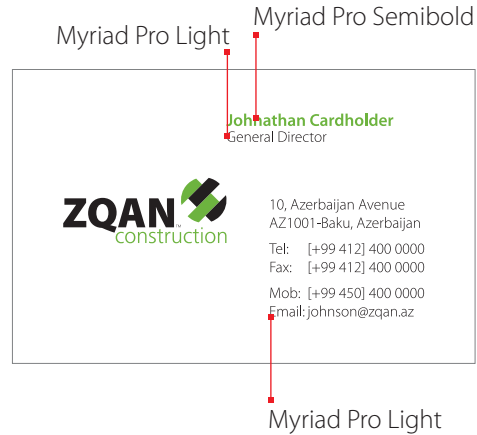

brandbook

Color logo

Grayscale logo

Reverse logo on color

Reverse logo on black

PANTONE implementation

Grayscale implementation

	PANTONE	■	CMYK	■	Grayscale	■	RGB	■	Web Code
	PMS 369		60 / 0 / 100 / 0		50% of Black		139 / 175 / 46		70A426
	Black		0 / 0 / 0 / 100		100% of Black		0 / 0 / 0		3A3B3C